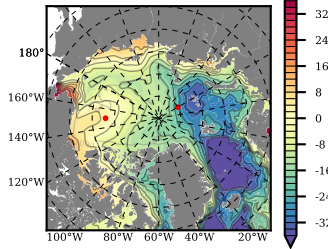

BCTGE26 mean FWC (m) over 1967

Mean FWC (m) from BG Obs Sys. (Proshutinsky et al. GRL2018) over year 2003-2017

Mean FWC (m) from Init State

BCTGE26 mean SSH anomaly

Mean DOT from Armitage et al. 2017 2003-2014