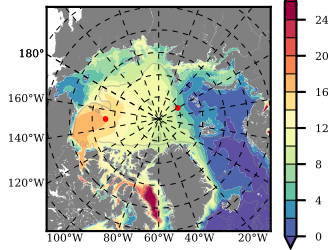

BCTGE26 mean FWC (m) over 1967

Mean FWC (m) from BG Obs Sys. (Proshutinsky et al. GRL2018) over year 2003-2017

Mean FWC (m) from Init State

BCTGE26 mean SSH anomaly

Mean DOT from Armitage et al. 2017 2003-2014