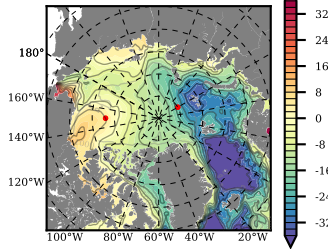

BCTGE26 mean FWC (m) over 1968

Mean FWC (m) from BG Obs Sys. (Proshutinsky et al. GRL2018) over year 2003-2017

Mean FWC (m) from Init State

BCTGE26 mean SSH anomaly

Mean DOT from Armitage et al. 2017 2003-2014