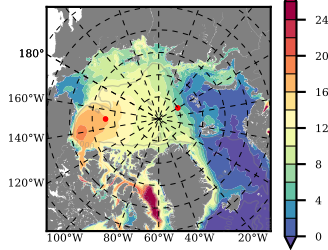

BCTGE26 mean FWC (m) over 1968

Mean FWC (m) from BG Obs Sys. (Proshutinsky et al. GRL2018) over year 2003-2017

Mean FWC (m) from Init State

BCTGE26 mean SSH anomaly

Mean DOT from Armitage et al. 2017 2003-2014