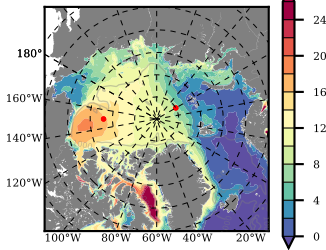

BCTGE26 mean FWC (m) over 1969

Mean FWC (m) from BG Obs Sys. (Proshutinsky et al. GRL2018) over year 2003-2017

Mean FWC (m) from Init State

BCTGE26 mean SSH anomaly

Mean DOT from Armitage et al. 2017 2003-2014