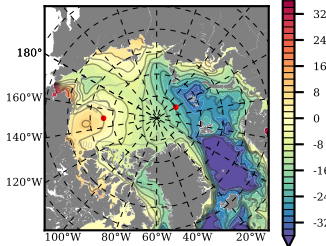

BCTGE26 mean FWC (m) over 1969

Mean FWC (m) from BG Obs Sys. (Proshutinsky et al. GRL2018) over year 2003-2017

Mean FWC (m) from Init State

BCTGE26 mean SSH anomaly

Mean DOT from Armitage et al. 2017 2003-2014