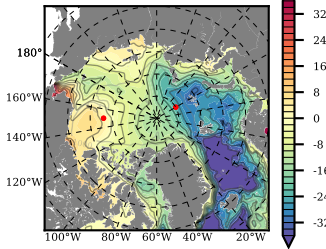

BCTGE26 mean FWC (m) over 1970

Mean FWC (m) from BG Obs Sys. (Proshutinsky et al. GRL2018) over year 2003-2017

Mean FWC (m) from Init State

BCTGE26 mean SSH anomaly

Mean DOT from Armitage et al. 2017 2003-2014