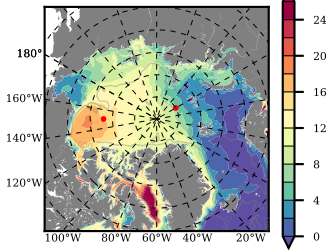

BCTGE26 mean FWC (m) over 1970

Mean FWC (m) from BG Obs Sys. (Proshutinsky et al. GRL2018) over year 2003-2017

Mean FWC (m) from Init State

BCTGE26 mean SSH anomaly

Mean DOT from Armitage et al. 2017 2003-2014