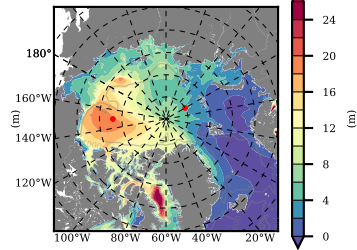

BCTGE26 mean FWC (m) over 1970

Mean FWC (m) from BG Obs Sys. (Proshutinsky et al. GRL2018) over year 2003-2017

Mean FWC (m) from Init State

BCTGE26 mean SSH anomaly

Mean DOT from Armitage et al. 2017 2003-2014