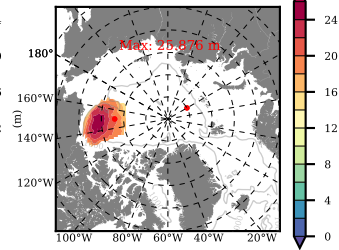

BCTGE26 mean FWC (m) over 1970

Mean FWC (m) from BG Obs Sys. (Proshutinsky et al. GRL2018) over year 2003-2017

Mean FWC (m) from Init State

BCTGE26 mean SSH anomaly

Mean DOT from Armitage et al. 2017 2003-2014