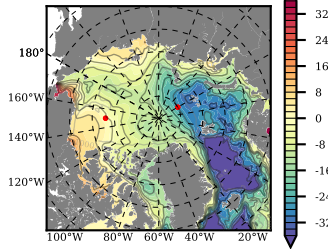

BCTGE26 mean FWC (m) over 1971

Mean FWC (m) from BG Obs Sys. (Proshutinsky et al. GRL2018) over year 2003-2017

Mean FWC (m) from Init State

BCTGE26 mean SSH anomaly

Mean DOT from Armitage et al. 2017 2003-2014