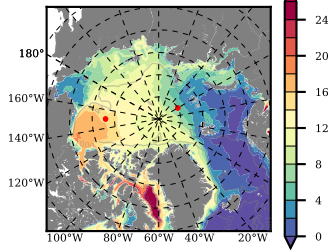

BCTGE26 mean FWC (m) over 1971

Mean FWC (m) from BG Obs Sys. (Proshutinsky et al. GRL2018) over year 2003-2017

Mean FWC (m) from Init State

BCTGE26 mean SSH anomaly

Mean DOT from Armitage et al. 2017 2003-2014