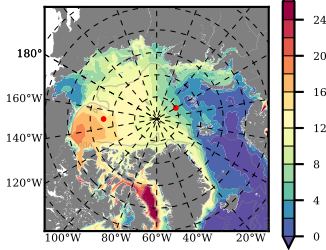

BCTGE26 mean FWC (m) over 1972

Mean FWC (m) from BG Obs Sys. (Proshutinsky et al. GRL2018) over year 2003-2017

Mean FWC (m) from Init State

BCTGE26 mean SSH anomaly

Mean DOT from Armitage et al. 2017 2003-2014