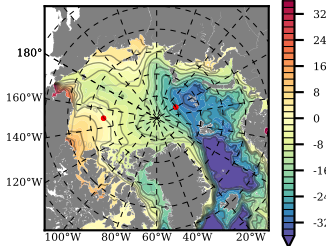

BCTGE26 mean FWC (m) over 1972

Mean FWC (m) from BG Obs Sys. (Proshutinsky et al. GRL2018) over year 2003-2017

Mean FWC (m) from Init State

BCTGE26 mean SSH anomaly

Mean DOT from Armitage et al. 2017 2003-2014