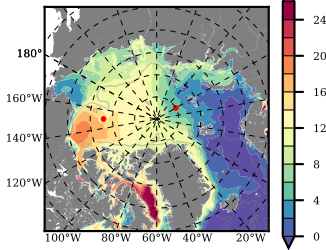

BCTGE26 mean FWC (m) over 1973

Mean FWC (m) from BG Obs Sys. (Proshutinsky et al. GRL2018) over year 2003-2017

Mean FWC (m) from Init State

BCTGE26 mean SSH anomaly

Mean DOT from Armitage et al. 2017 2003-2014