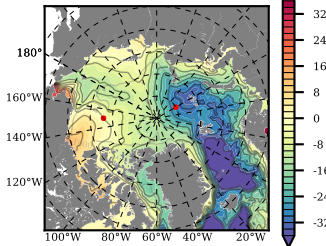

BCTGE26 mean FWC (m) over 1973

Mean FWC (m) from BG Obs Sys. (Proshutinsky et al. GRL2018) over year 2003-2017

Mean FWC (m) from Init State

BCTGE26 mean SSH anomaly

Mean DOT from Armitage et al. 2017 2003-2014