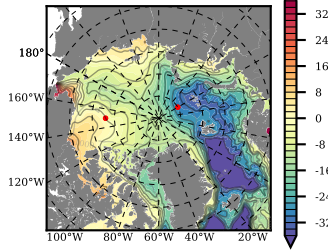

BCTGE26 mean FWC (m) over 1974

Mean FWC (m) from BG Obs Sys. (Proshutinsky et al. GRL2018) over year 2003-2017

Mean FWC (m) from Init State

BCTGE26 mean SSH anomaly

Mean DOT from Armitage et al. 2017 2003-2014