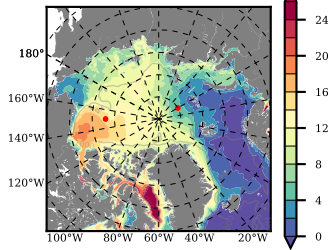

BCTGE26 mean FWC (m) over 1974

Mean FWC (m) from BG Obs Sys. (Proshutinsky et al. GRL2018) over year 2003-2017

Mean FWC (m) from Init State

BCTGE26 mean SSH anomaly

Mean DOT from Armitage et al. 2017 2003-2014