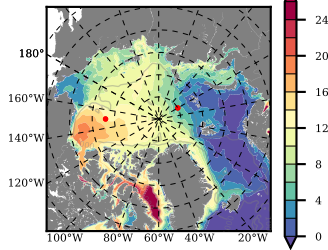

BCTGE26 mean FWC (m) over 1975

Mean FWC (m) from BG Obs Sys. (Proshutinsky et al. GRL2018) over year 2003-2017

Mean FWC (m) from Init State

BCTGE26 mean SSH anomaly

Mean DOT from Armitage et al. 2017 2003-2014