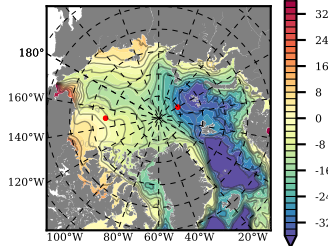

BCTGE26 mean FWC (m) over 1975

Mean FWC (m) from BG Obs Sys. (Proshutinsky et al. GRL2018) over year 2003-2017

Mean FWC (m) from Init State

BCTGE26 mean SSH anomaly

Mean DOT from Armitage et al. 2017 2003-2014