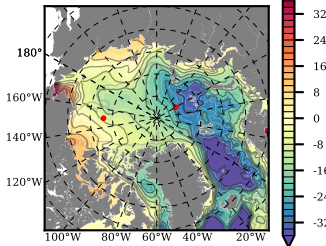

BCTGE26 mean FWC (m) over 1976

Mean FWC (m) from BG Obs Sys. (Proshutinsky et al. GRL2018) over year 2003-2017

Mean FWC (m) from Init State

BCTGE26 mean SSH anomaly

Mean DOT from Armitage et al. 2017 2003-2014