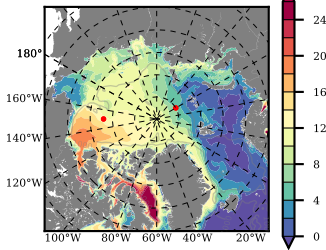

BCTGE26 mean FWC (m) over 1976

Mean FWC (m) from BG Obs Sys. (Proshutinsky et al. GRL2018) over year 2003-2017

Mean FWC (m) from Init State

BCTGE26 mean SSH anomaly

Mean DOT from Armitage et al. 2017 2003-2014