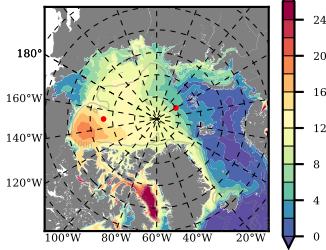

BCTGE26 mean FWC (m) over 1977

Mean FWC (m) from BG Obs Sys. (Proshutinsky et al. GRL2018) over year 2003-2017

Mean FWC (m) from Init State

BCTGE26 mean SSH anomaly

Mean DOT from Armitage et al. 2017 2003-2014