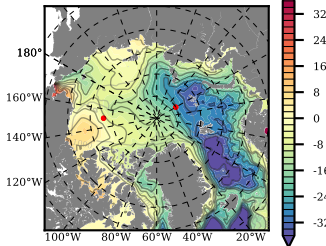

BCTGE26 mean FWC (m) over 1977

Mean FWC (m) from BG Obs Sys. (Proshutinsky et al. GRL2018) over year 2003-2017

Mean FWC (m) from Init State

BCTGE26 mean SSH anomaly

Mean DOT from Armitage et al. 2017 2003-2014