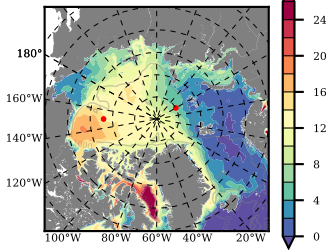

BCTGE26 mean FWC (m) over 1978

Mean FWC (m) from BG Obs Sys. (Proshutinsky et al. GRL2018) over year 2003-2017

Mean FWC (m) from Init State

BCTGE26 mean SSH anomaly

Mean DOT from Armitage et al. 2017 2003-2014