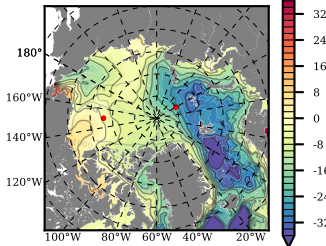

BCTGE26 mean FWC (m) over 1978

Mean FWC (m) from BG Obs Sys. (Proshutinsky et al. GRL2018) over year 2003-2017

Mean FWC (m) from Init State

BCTGE26 mean SSH anomaly

Mean DOT from Armitage et al. 2017 2003-2014