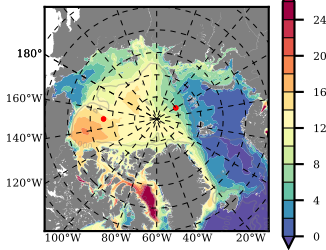

BCTGE26 mean FWC (m) over 1979

Mean FWC (m) from BG Obs Sys. (Proshutinsky et al. GRL2018) over year 2003-2017

Mean FWC (m) from Init State

BCTGE26 mean SSH anomaly

Mean DOT from Armitage et al. 2017 2003-2014