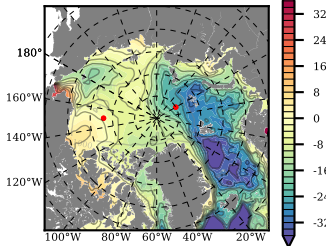

BCTGE26 mean FWC (m) over 1979

Mean FWC (m) from BG Obs Sys. (Proshutinsky et al. GRL2018) over year 2003-2017

Mean FWC (m) from Init State

BCTGE26 mean SSH anomaly

Mean DOT from Armitage et al. 2017 2003-2014