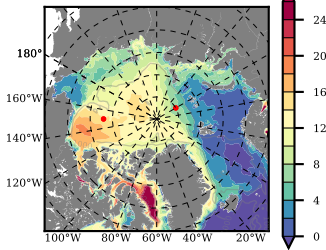

BCTGE26 mean FWC (m) over 1980

Mean FWC (m) from BG Obs Sys. (Proshutinsky et al. GRL2018) over year 2003-2017

Mean FWC (m) from Init State

BCTGE26 mean SSH anomaly

Mean DOT from Armitage et al. 2017 2003-2014