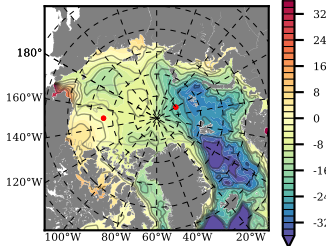

BCTGE26 mean FWC (m) over 1980

Mean FWC (m) from BG Obs Sys. (Proshutinsky et al. GRL2018) over year 2003-2017

Mean FWC (m) from Init State

BCTGE26 mean SSH anomaly

Mean DOT from Armitage et al. 2017 2003-2014