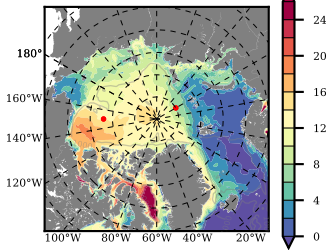

BCTGE26 mean FWC (m) over 1981

Mean FWC (m) from BG Obs Sys. (Proshutinsky et al. GRL2018) over year 2003-2017

Mean FWC (m) from Init State

BCTGE26 mean SSH anomaly

Mean DOT from Armitage et al. 2017 2003-2014