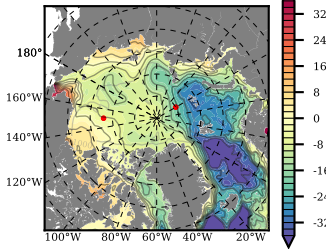

BCTGE26 mean FWC (m) over 1981

Mean FWC (m) from BG Obs Sys. (Proshutinsky et al. GRL2018) over year 2003-2017

Mean FWC (m) from Init State

BCTGE26 mean SSH anomaly

Mean DOT from Armitage et al. 2017 2003-2014