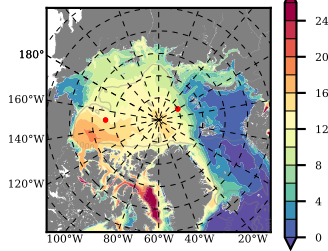

BCTGE26 mean FWC (m) over 1982

Mean FWC (m) from BG Obs Sys. (Proshutinsky et al. GRL2018) over year 2003-2017

Mean FWC (m) from Init State

BCTGE26 mean SSH anomaly

Mean DOT from Armitage et al. 2017 2003-2014