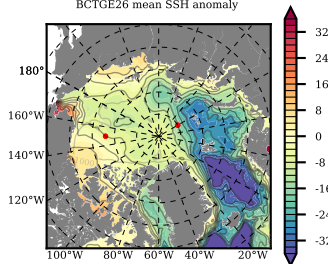

BCTGE26 mean FWC (m) over 1982

Mean FWC (m) from BG Obs Sys. (Proshutinsky et al. GRL2018) over year 2003-2017

Mean FWC (m) from Init State

BCTGE26 mean SSH anomaly

Mean DOT from Armitage et al. 2017 2003-2014