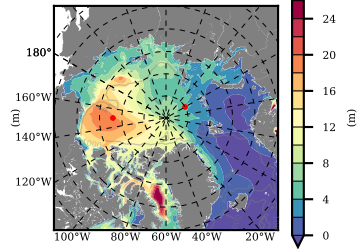

BCTGE26 mean FWC (m) over 1983

Mean FWC (m) from BG Obs Sys. (Proshutinsky et al. GRL2018) over year 2003-2017

Mean FWC (m) from Init State

BCTGE26 mean SSH anomaly

Mean DOT from Armitage et al. 2017 2003-2014