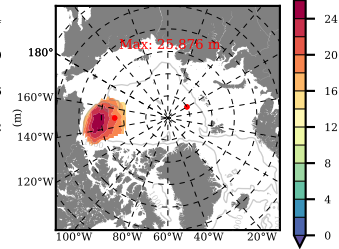

BCTGE26 mean FWC (m) over 1983

Mean FWC (m) from BG Obs Sys. (Proshutinsky et al. GRL2018) over year 2003-2017

Mean FWC (m) from Init State

BCTGE26 mean SSH anomaly

Mean DOT from Armitage et al. 2017 2003-2014