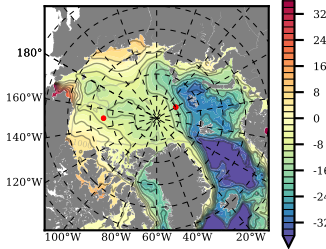

BCTGE26 mean FWC (m) over 1983

Mean FWC (m) from BG Obs Sys. (Proshutinsky et al. GRL2018) over year 2003-2017

Mean FWC (m) from Init State

BCTGE26 mean SSH anomaly

Mean DOT from Armitage et al. 2017 2003-2014