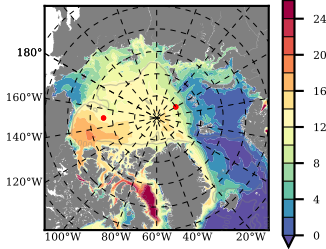

BCTGE26 mean FWC (m) over 1983

Mean FWC (m) from BG Obs Sys. (Proshutinsky et al. GRL2018) over year 2003-2017

Mean FWC (m) from Init State

BCTGE26 mean SSH anomaly

Mean DOT from Armitage et al. 2017 2003-2014