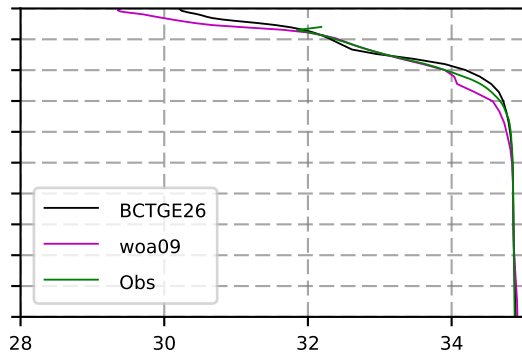

1970 mean temperature
@ moor Arctic B box

1970 mean Salinity
@ moor Arctic B box

@ moor EUR box

@ moor EUR box