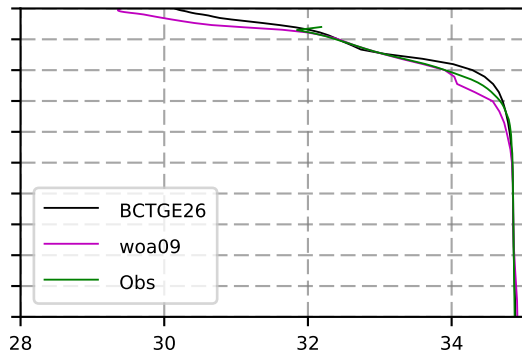

1971 mean temperature
@ moor Arctic B box

1971 mean Salinity
@ moor Arctic B box

@ moor EUR box

@ moor EUR box