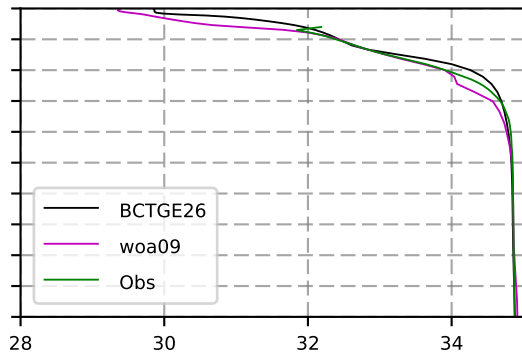

1974 mean temperature
@ moor Arctic B box

1974 mean Salinity
@ moor Arctic B box

@ moor EUR box

@ moor EUR box