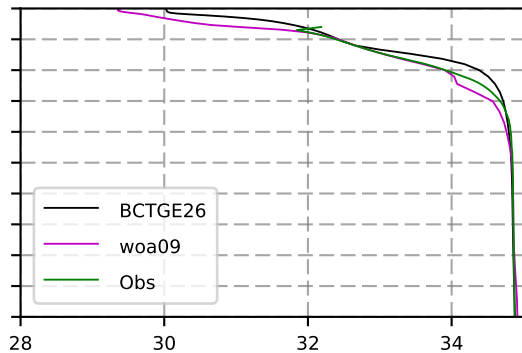

1975 mean temperature
@ moor Arctic B box

1975 mean Salinity
@ moor Arctic B box

@ moor EUR box

@ moor EUR box