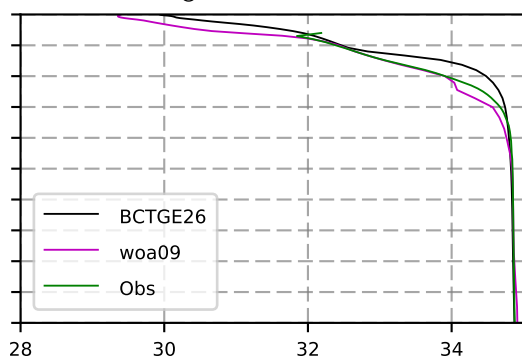

1977 mean temperature  
@ moor Arctic B box

1977 mean Salinity  
@ moor Arctic B box

@ moor EUR box

@ moor EUR box