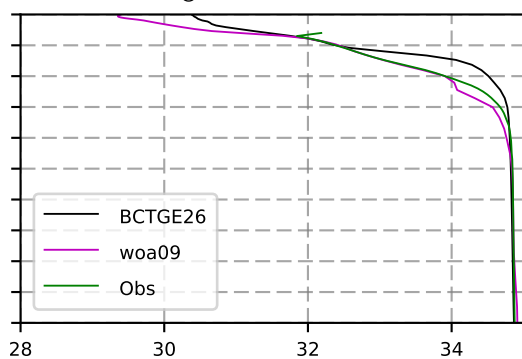

1982 mean temperature
@ moor Arctic B box

1982 mean Salinity
@ moor Arctic B box

@ moor EUR box

@ moor EUR box