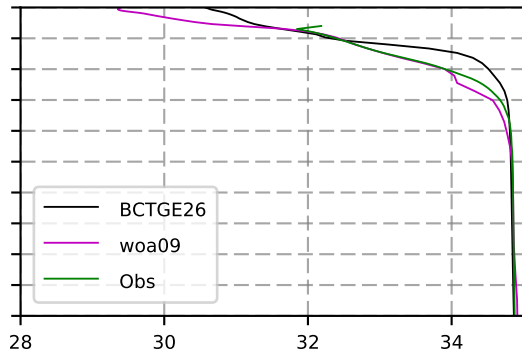

1983 mean temperature
@ moor Arctic B box

1983 mean Salinity
@ moor Arctic B box

@ moor EUR box

@ moor EUR box