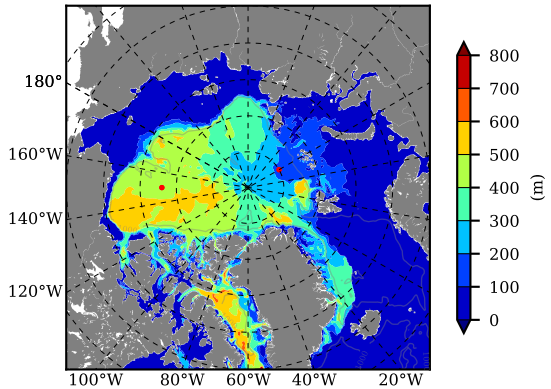

BVHGE24 AW Max Temp over
1959

AW Max Temp from
PHC 3.0

BVHGE24 AW Max Temp depth

AW Max Temp depth from
PHC 3.0