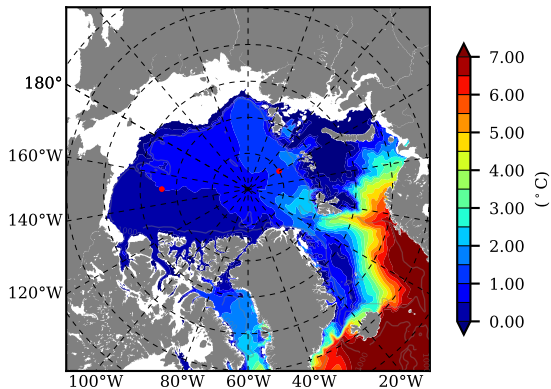

BVHGE24 AW Max Temp over
1959

AW Max Temp from
PHC 3.0

BVHGE24 AW Max Temp depth

AW Max Temp depth from
PHC 3.0