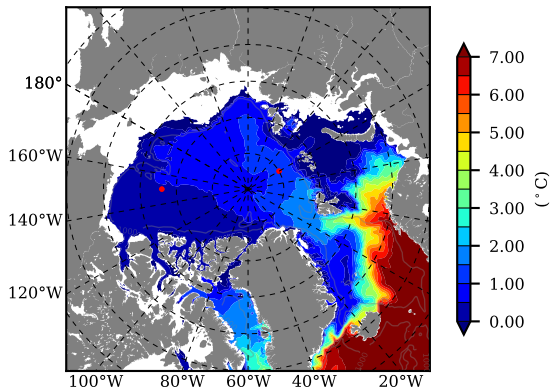

BVHGE24 AW Max Temp over  
1960

AW Max Temp from  
PHC 3.0

BVHGE24 AW Max Temp depth

AW Max Temp depth from  
PHC 3.0