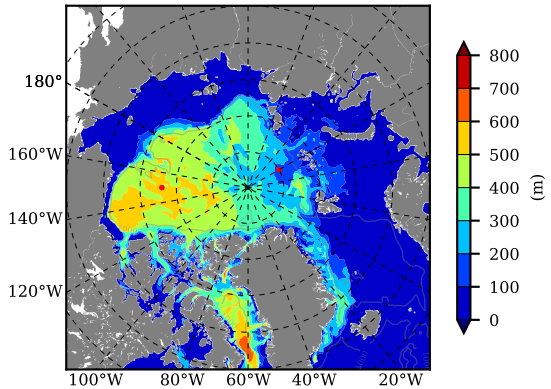

BVHGE24 AW Max Temp over  
1960

AW Max Temp from  
PHC 3.0

BVHGE24 AW Max Temp depth

AW Max Temp depth from  
PHC 3.0