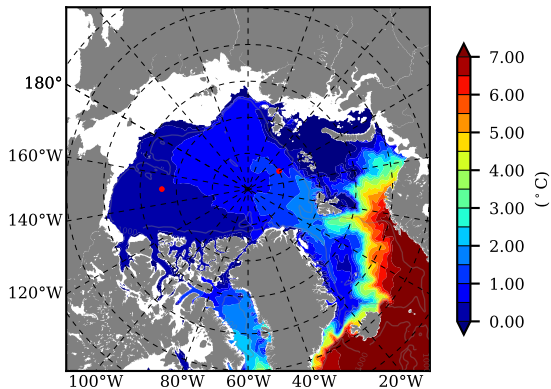

BVHGE24 AW Max Temp over  
1961

AW Max Temp from  
PHC 3.0

BVHGE24 AW Max Temp depth

AW Max Temp depth from  
PHC 3.0