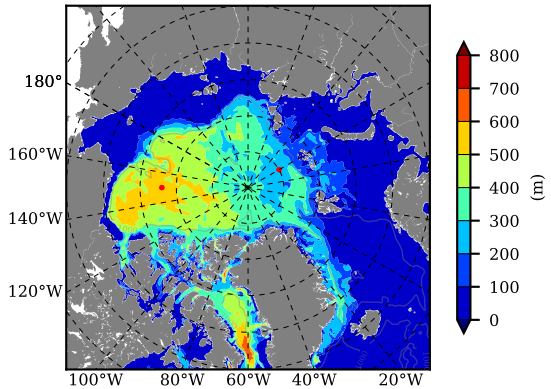

BVHGE24 AW Max Temp over  
1961

AW Max Temp from  
PHC 3.0

BVHGE24 AW Max Temp depth

AW Max Temp depth from  
PHC 3.0