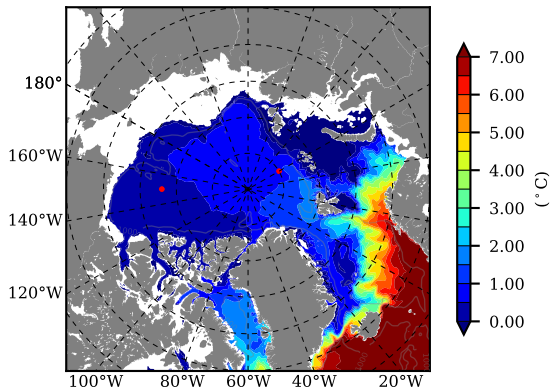

BVHGE24 AW Max Temp over
1962

AW Max Temp from
PHC 3.0

BVHGE24 AW Max Temp depth

AW Max Temp depth from
PHC 3.0