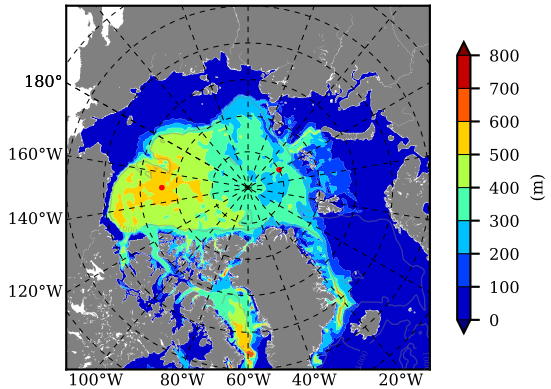

BVHGE24 AW Max Temp over
1962

AW Max Temp from
PHC 3.0

BVHGE24 AW Max Temp depth

AW Max Temp depth from
PHC 3.0