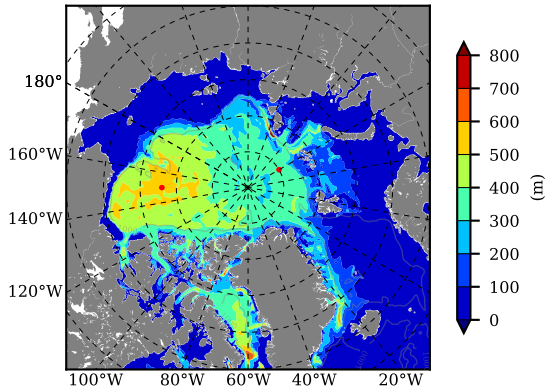

BVHGE24 AW Max Temp over  
1963

AW Max Temp from  
PHC 3.0

BVHGE24 AW Max Temp depth

AW Max Temp depth from  
PHC 3.0