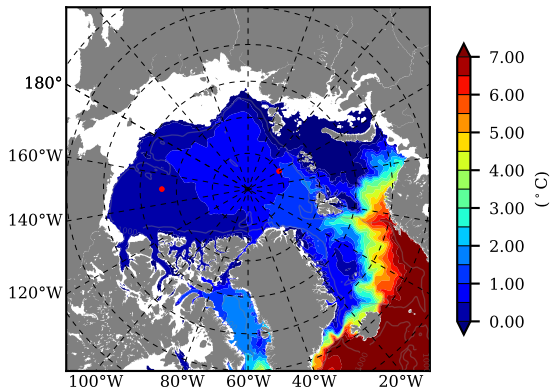

BVHGE24 AW Max Temp over  
1963

AW Max Temp from  
PHC 3.0

BVHGE24 AW Max Temp depth

AW Max Temp depth from  
PHC 3.0