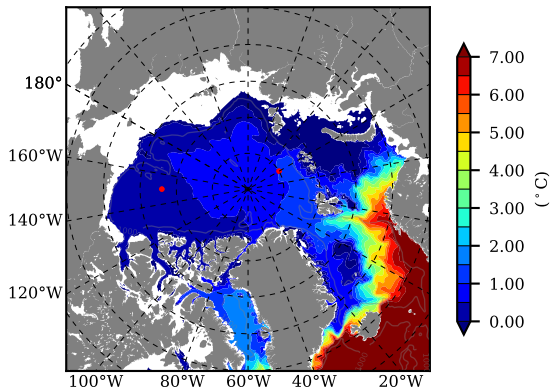

BVHGE24 AW Max Temp over
1964

AW Max Temp from
PHC 3.0

BVHGE24 AW Max Temp depth

AW Max Temp depth from
PHC 3.0