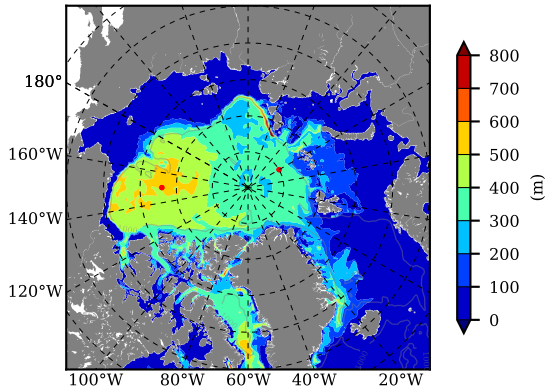

BVHGE24 AW Max Temp over
1964

AW Max Temp from
PHC 3.0

BVHGE24 AW Max Temp depth

AW Max Temp depth from
PHC 3.0