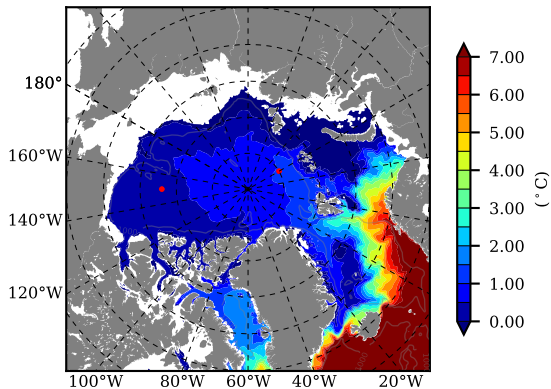

BVHGE24 AW Max Temp over
1965

AW Max Temp from
PHC 3.0

BVHGE24 AW Max Temp depth

AW Max Temp depth from
PHC 3.0