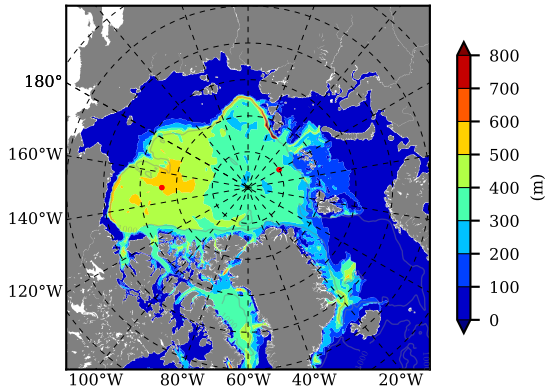

BVHGE24 AW Max Temp over
1965

AW Max Temp from
PHC 3.0

BVHGE24 AW Max Temp depth

AW Max Temp depth from
PHC 3.0