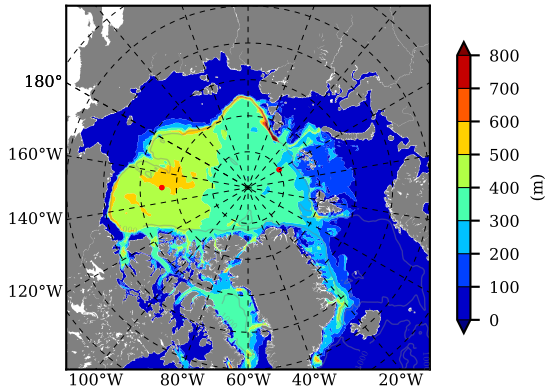

BVHGE24 AW Max Temp over
1966

AW Max Temp from
PHC 3.0

BVHGE24 AW Max Temp depth

AW Max Temp depth from
PHC 3.0