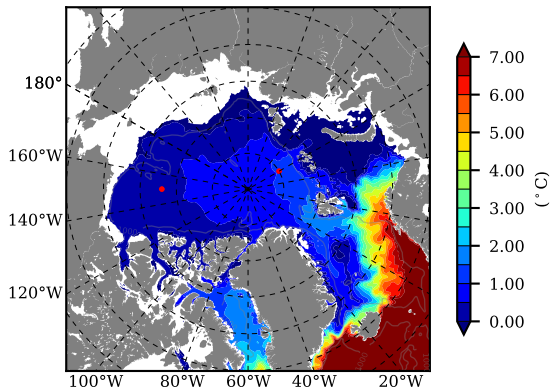

BVHGE24 AW Max Temp over
1966

AW Max Temp from
PHC 3.0

BVHGE24 AW Max Temp depth

AW Max Temp depth from
PHC 3.0