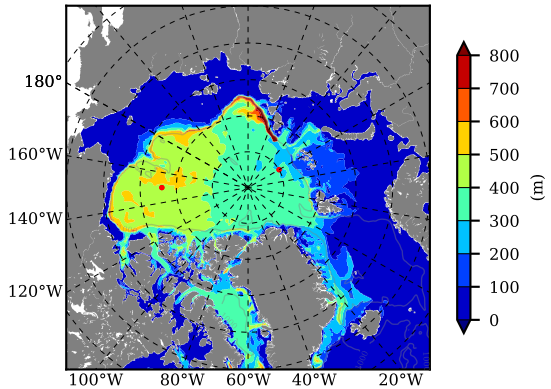

BVHGE24 AW Max Temp over
1967

AW Max Temp from
PHC 3.0

BVHGE24 AW Max Temp depth

AW Max Temp depth from
PHC 3.0