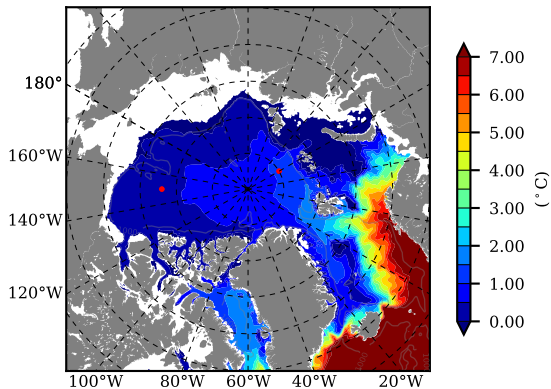

BVHGE24 AW Max Temp over
1967

AW Max Temp from
PHC 3.0

BVHGE24 AW Max Temp depth

AW Max Temp depth from
PHC 3.0