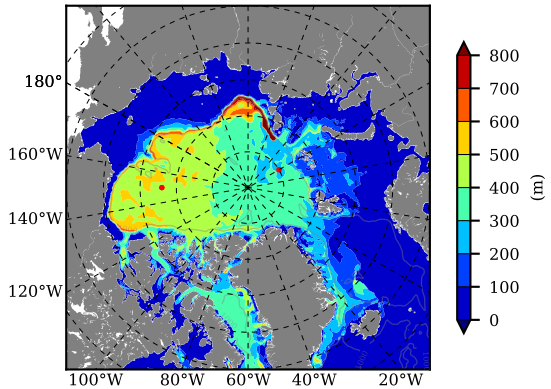

BVHGE24 AW Max Temp over  
1968

AW Max Temp from  
PHC 3.0

BVHGE24 AW Max Temp depth

AW Max Temp depth from  
PHC 3.0