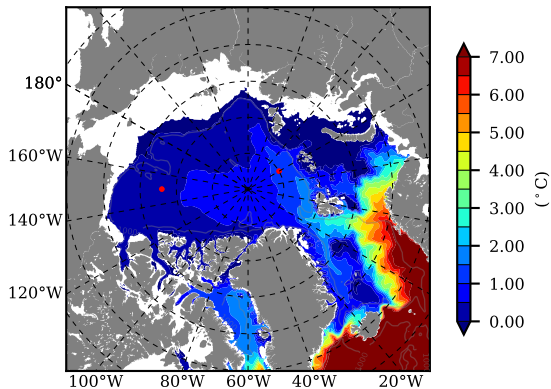

BVHGE24 AW Max Temp over  
1968

AW Max Temp from  
PHC 3.0

BVHGE24 AW Max Temp depth

AW Max Temp depth from  
PHC 3.0