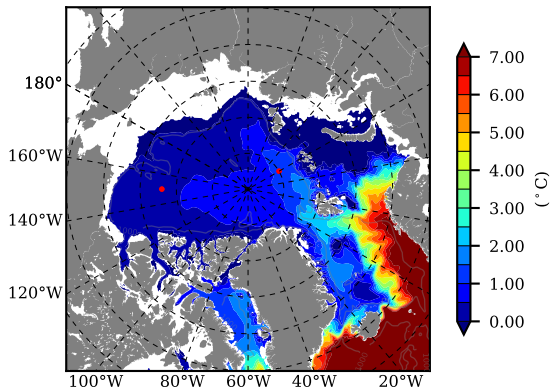

BVHGE24 AW Max Temp over
1969

AW Max Temp from
PHC 3.0

BVHGE24 AW Max Temp depth

AW Max Temp depth from
PHC 3.0