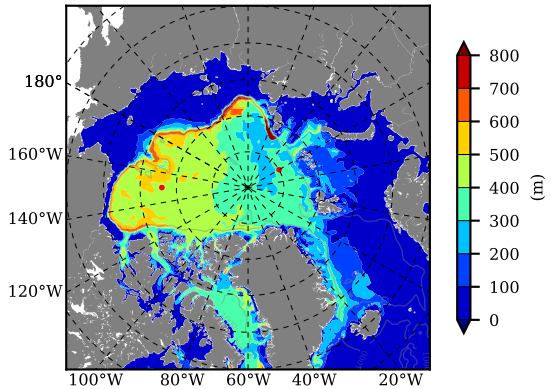

BVHGE24 AW Max Temp over
1969

AW Max Temp from
PHC 3.0

BVHGE24 AW Max Temp depth

AW Max Temp depth from
PHC 3.0