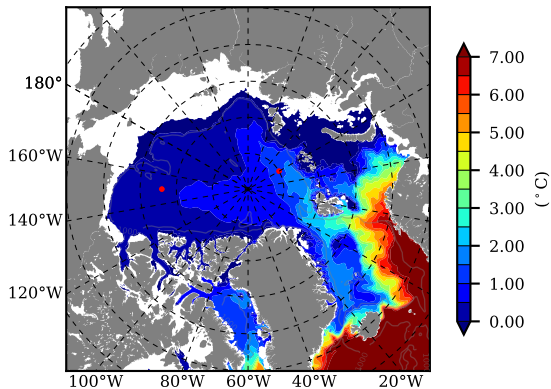

BVHGE24 AW Max Temp over
1970

AW Max Temp from
PHC 3.0

BVHGE24 AW Max Temp depth

AW Max Temp depth from
PHC 3.0