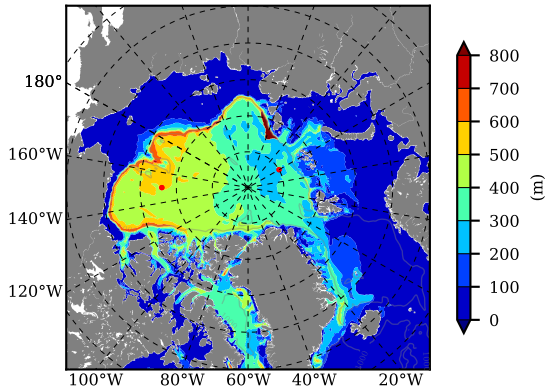

BVHGE24 AW Max Temp over
1970

AW Max Temp from
PHC 3.0

BVHGE24 AW Max Temp depth

AW Max Temp depth from
PHC 3.0