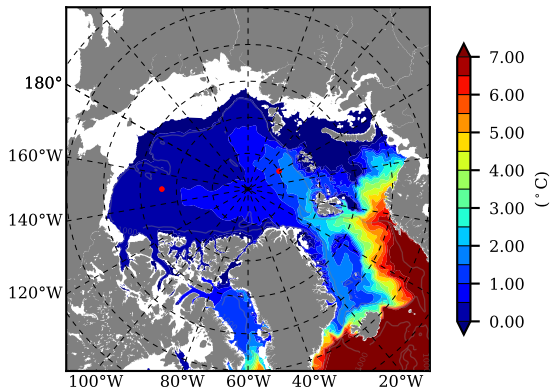

BVHGE24 AW Max Temp over
1971

AW Max Temp from
PHC 3.0

BVHGE24 AW Max Temp depth

AW Max Temp depth from
PHC 3.0