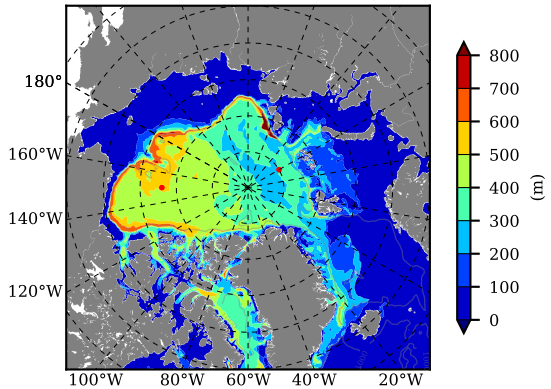

BVHGE24 AW Max Temp over
1971

AW Max Temp from
PHC 3.0

BVHGE24 AW Max Temp depth

AW Max Temp depth from
PHC 3.0