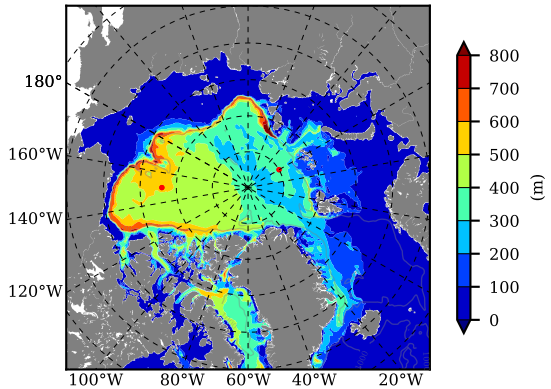

BVHGE24 AW Max Temp over
1972

AW Max Temp from
PHC 3.0

BVHGE24 AW Max Temp depth

AW Max Temp depth from
PHC 3.0