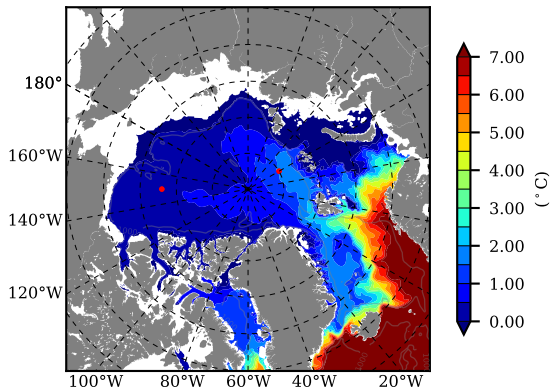

BVHGE24 AW Max Temp over
1972

AW Max Temp from
PHC 3.0

BVHGE24 AW Max Temp depth

AW Max Temp depth from
PHC 3.0