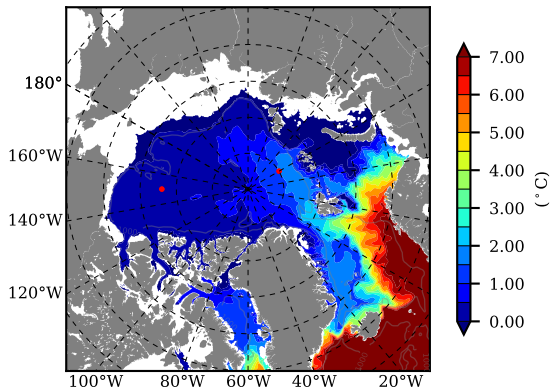

BVHGE24 AW Max Temp over
1973

AW Max Temp from
PHC 3.0

BVHGE24 AW Max Temp depth

AW Max Temp depth from
PHC 3.0