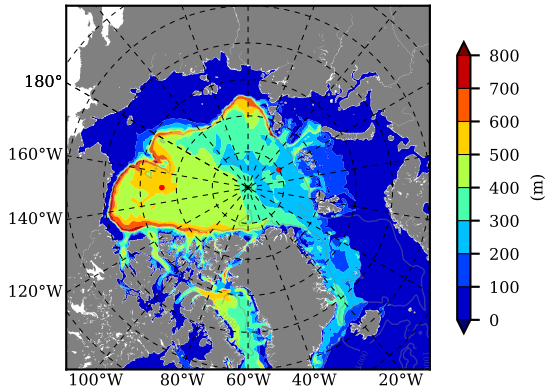

BVHGE24 AW Max Temp over
1973

AW Max Temp from
PHC 3.0

BVHGE24 AW Max Temp depth

AW Max Temp depth from
PHC 3.0