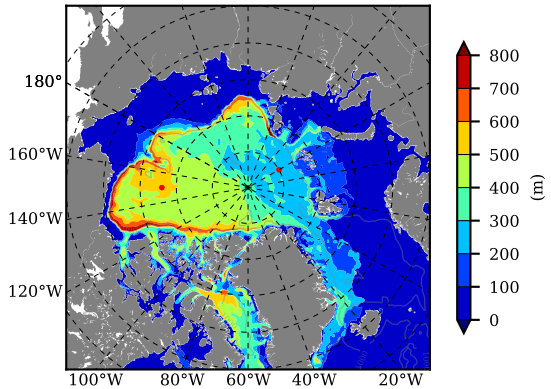

BVHGE24 AW Max Temp over  
1974

AW Max Temp from  
PHC 3.0

BVHGE24 AW Max Temp depth

AW Max Temp depth from  
PHC 3.0