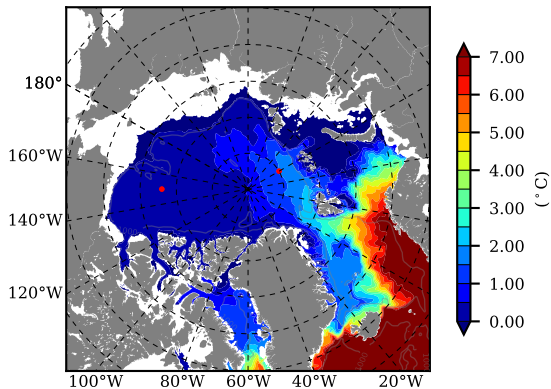

BVHGE24 AW Max Temp over  
1974

AW Max Temp from  
PHC 3.0

BVHGE24 AW Max Temp depth

AW Max Temp depth from  
PHC 3.0