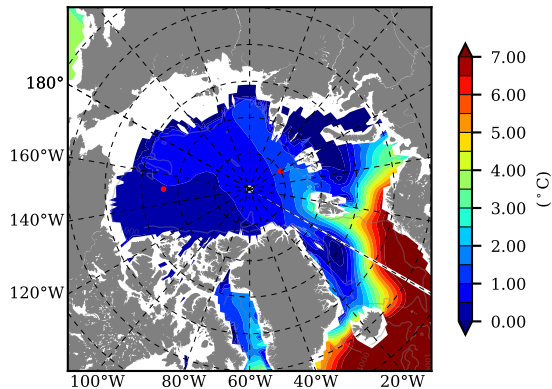

BVHGE24 AW Max Temp over 1975

AW Max Temp from PHC 3.0

BVHGE24 AW Max Temp depth

AW Max Temp depth from PHC 3.0