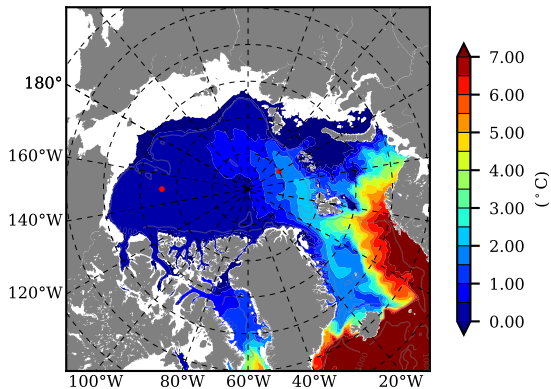

BVHGE24 AW Max Temp over 1975

AW Max Temp from PHC 3.0

BVHGE24 AW Max Temp depth

AW Max Temp depth from PHC 3.0