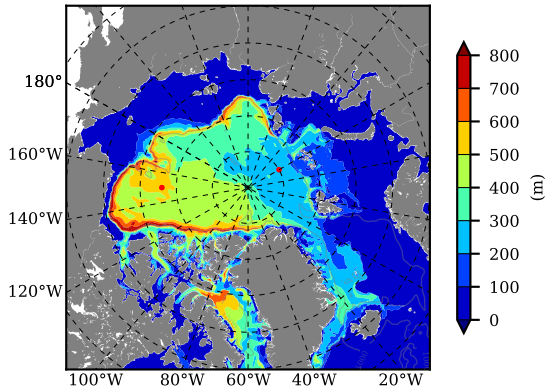

BVHGE24 AW Max Temp over 1975

AW Max Temp from PHC 3.0

BVHGE24 AW Max Temp depth

AW Max Temp depth from PHC 3.0