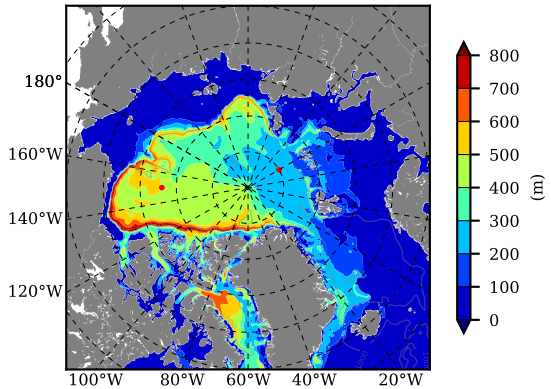

BVHGE24 AW Max Temp over
1976

AW Max Temp from
PHC 3.0

BVHGE24 AW Max Temp depth

AW Max Temp depth from
PHC 3.0