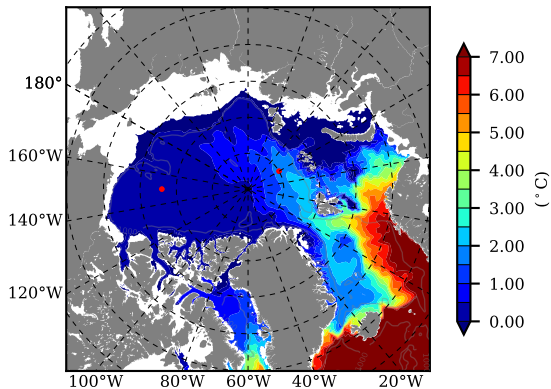

BVHGE24 AW Max Temp over
1976

AW Max Temp from
PHC 3.0

BVHGE24 AW Max Temp depth

AW Max Temp depth from
PHC 3.0