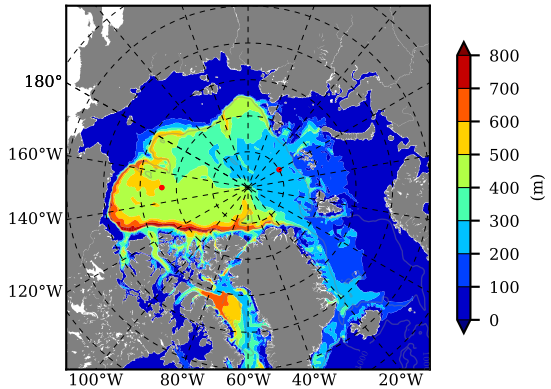

BVHGE24 AW Max Temp over
1977

AW Max Temp from
PHC 3.0

BVHGE24 AW Max Temp depth

AW Max Temp depth from
PHC 3.0