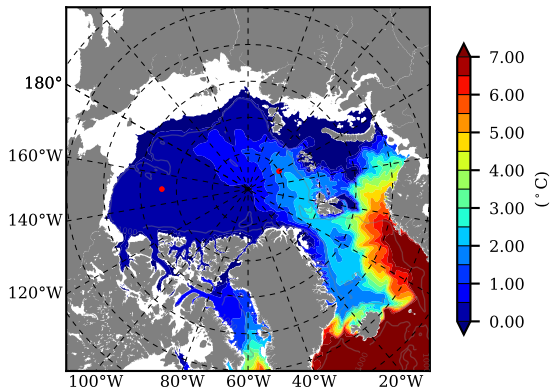

BVHGE24 AW Max Temp over
1977

AW Max Temp from
PHC 3.0

BVHGE24 AW Max Temp depth

AW Max Temp depth from
PHC 3.0