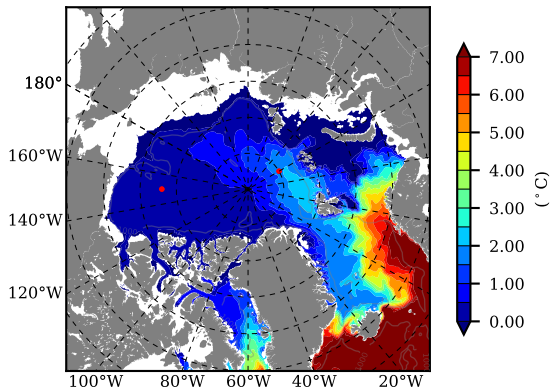

BVHGE24 AW Max Temp over
1978

AW Max Temp from
PHC 3.0

BVHGE24 AW Max Temp depth

AW Max Temp depth from
PHC 3.0