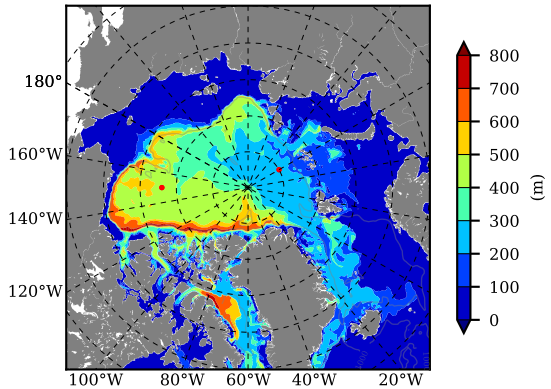

BVHGE24 AW Max Temp over
1978

AW Max Temp from
PHC 3.0

BVHGE24 AW Max Temp depth

AW Max Temp depth from
PHC 3.0