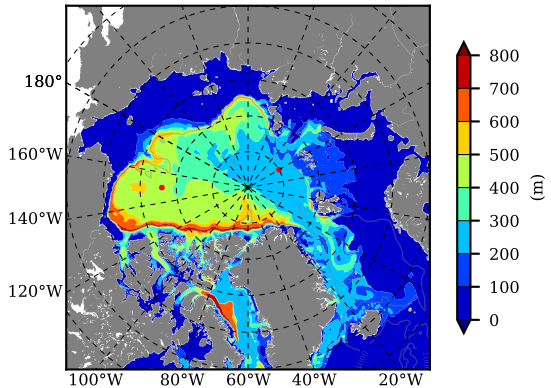

BVHGE24 AW Max Temp over  
1979

AW Max Temp from  
PHC 3.0

BVHGE24 AW Max Temp depth

AW Max Temp depth from  
PHC 3.0