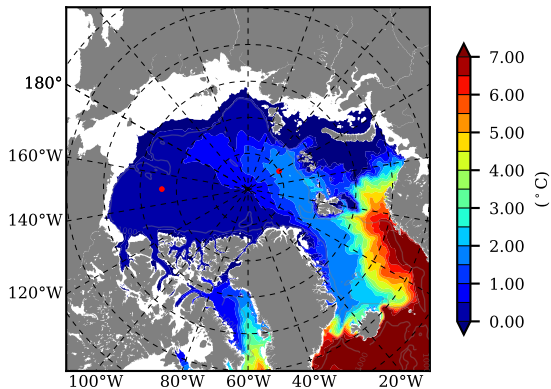

BVHGE24 AW Max Temp over  
1979

AW Max Temp from  
PHC 3.0

BVHGE24 AW Max Temp depth

AW Max Temp depth from  
PHC 3.0