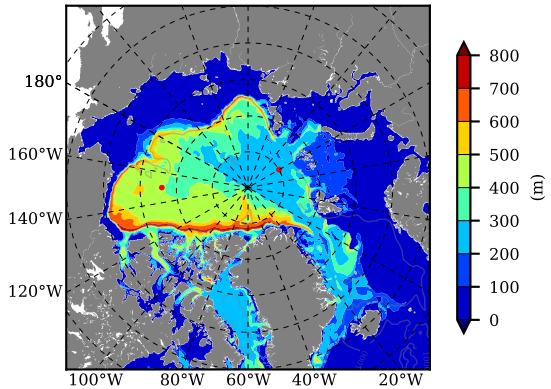

BVHGE24 AW Max Temp over
1980

AW Max Temp from
PHC 3.0

BVHGE24 AW Max Temp depth

AW Max Temp depth from
PHC 3.0