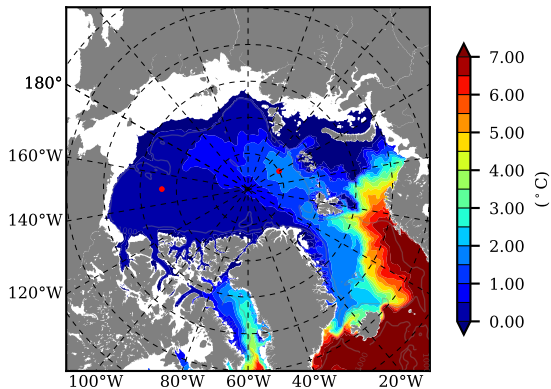

BVHGE24 AW Max Temp over
1980

AW Max Temp from
PHC 3.0

BVHGE24 AW Max Temp depth

AW Max Temp depth from
PHC 3.0