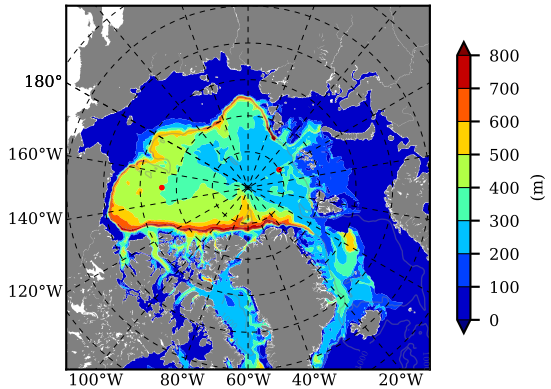

BVHGE24 AW Max Temp over  
1981

AW Max Temp from  
PHC 3.0

BVHGE24 AW Max Temp depth

AW Max Temp depth from  
PHC 3.0