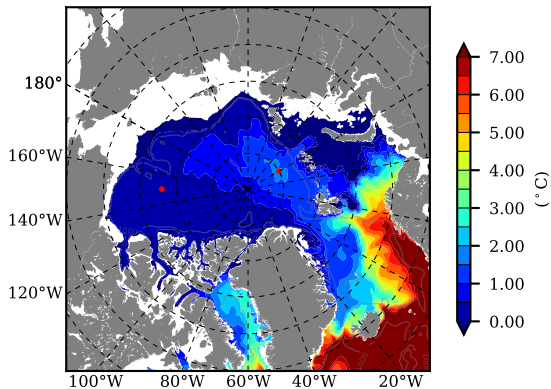

BVHGE24 AW Max Temp over  
1981

AW Max Temp from  
PHC 3.0

BVHGE24 AW Max Temp depth

AW Max Temp depth from  
PHC 3.0