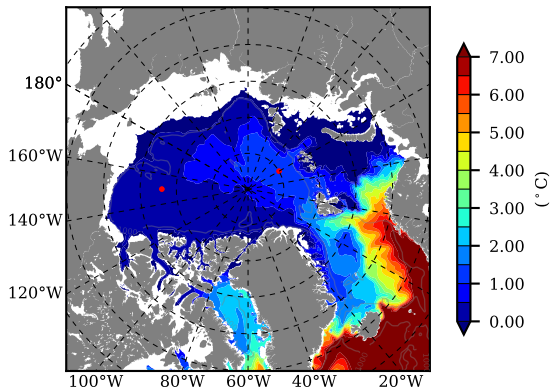

BVHGE24 AW Max Temp over  
1982

AW Max Temp from  
PHC 3.0

BVHGE24 AW Max Temp depth

AW Max Temp depth from  
PHC 3.0