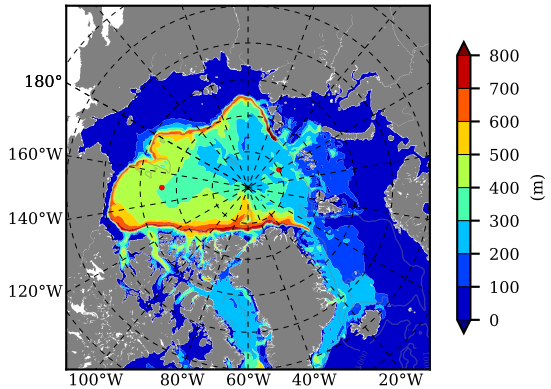

BVHGE24 AW Max Temp over  
1982

AW Max Temp from  
PHC 3.0

BVHGE24 AW Max Temp depth

AW Max Temp depth from  
PHC 3.0