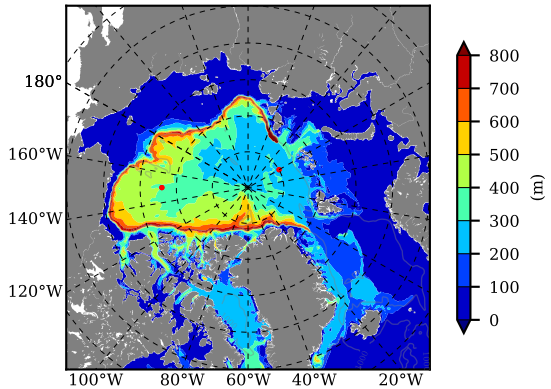

BVHGE24 AW Max Temp over
1983

AW Max Temp from
PHC 3.0

BVHGE24 AW Max Temp depth

AW Max Temp depth from
PHC 3.0