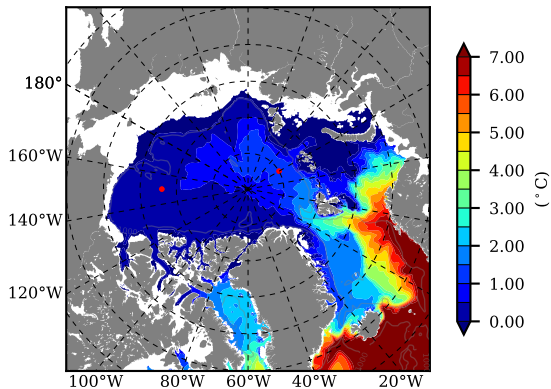

BVHGE24 AW Max Temp over
1983

AW Max Temp from
PHC 3.0

BVHGE24 AW Max Temp depth

AW Max Temp depth from
PHC 3.0