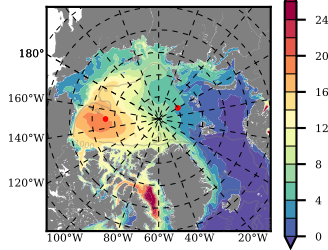

BVHGE24 mean FWC (m) over 1959

Mean FWC (m) from BG Obs Sys. (Proshutinsky et al. GRL2018) over year 2003-2017

Mean FWC (m) from Init State

BVHGE24 mean SSH anomaly

Mean DOT from Armitage et al. 2017 2003-2014