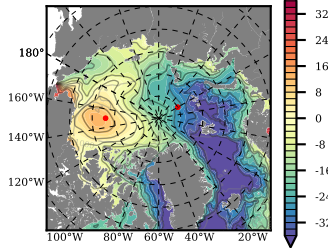

BVHGE24 mean FWC (m) over 1959

Mean FWC (m) from BG Obs Sys. (Proshutinsky et al. GRL2018) over year 2003-2017

Mean FWC (m) from Init State

BVHGE24 mean SSH anomaly

Mean DOT from Armitage et al. 2017 2003-2014